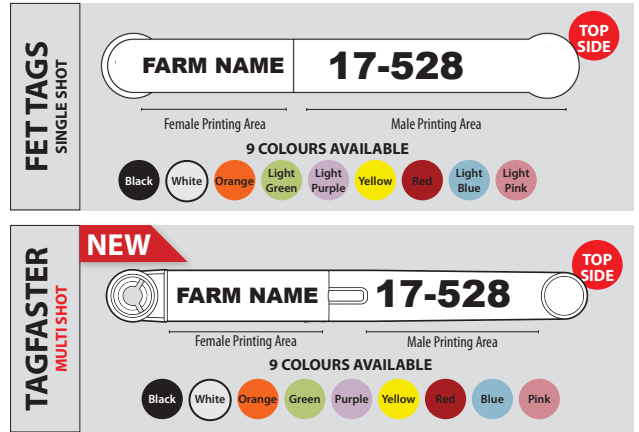

## FET (SINGLE SHOT) & TAGFASTER (MULTI SHOT) TAGS

**Tag Type**  
Please select one

**FET TAGS SINGLE SHOT**  **TAGFASTER MULTI SHOT**   
MOQ is 10 Tags. Please order in multiples of 10s MOQ is 20 Tags. Please order in multiples of 20s

**Quantity:**

**Blank**  **Printed**

**Female**

**Colour:**

**Type:** HDX  Non-RFID

**Male:** Year Code  Last 2 digits. E.g. 17

**TOP SIDE**

Print up to 12 characters

## PEDIGREE TAGS (SINGLE SHOT)

**Quantity:**

**Blank:**  **Printed**

**Female:**

**Colour:**

**Type:** FDX  Non-RFID

**Male:** Year Code  Last 2 digits. E.g. 17

**TOP SIDE**

Apply with Z2 no tear tagger™

**NOTE:** A Pedigree Insert is supplied with each order of Pedigree tags. This insert is required to apply tags.