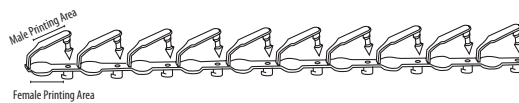

Apply with Z2 no tear tagger™

**NOTE:** A Pedigree Insert is supplied with each order of Pedigree tags. This insert is required to apply tags.

## PAZ PUMP ACTION TAGS™ - MULTI SHOT TAG (Non-RFID only)

**Quantity:**

**Blank:**  **Printed**

**Female:**

**Colour:**

**Year Code**  Last 2 digits. E.g. 17

**TOP SIDE**

**NOTE:** One set of spare cutter blades is included with every tagger.